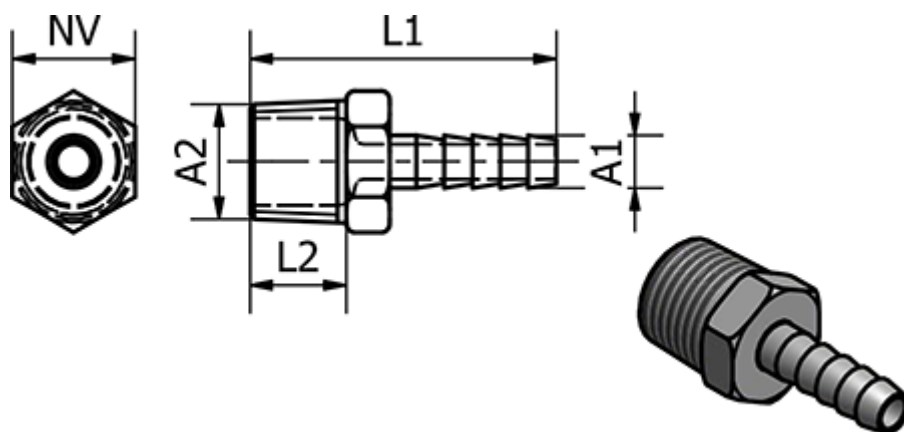

Data Sheet

Article number: 586239105

Description: Tube Connector 239.105, Ø6 - R 1/4"
Nickel-plated brass

Measures

| | |
|-----------------------|----------|
| Ext. Hose Diameter A1 | = 6 |
| L1 | = 35 |
| L2 | = 11 |
| NV | = 14 |
| Thread A2 | = R 1/4" |